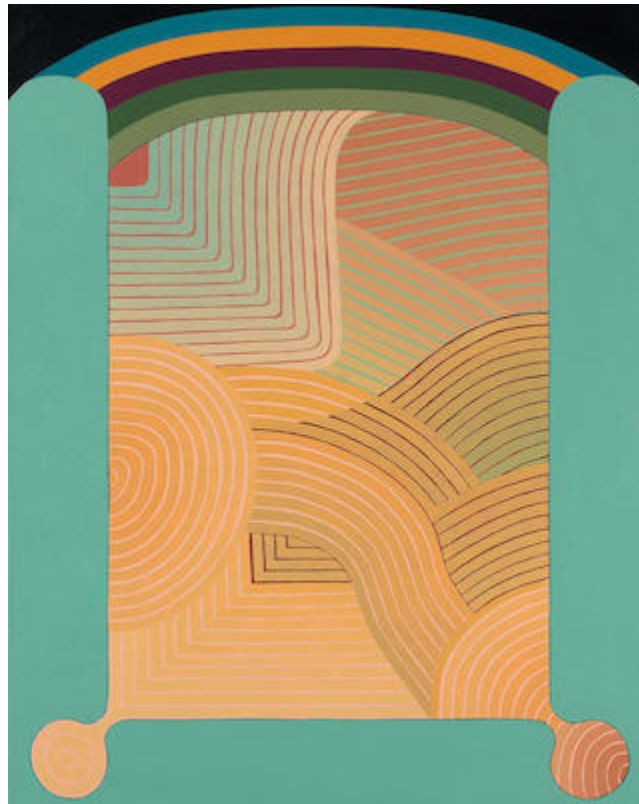

Jenny Kemp

***Screen Time*, 2020**

Artwork Type: Paintings

Medium: Acrylic and linen over panel

Dimensions: 25 x 20 in.

Accession #: 20212565

Credit: Gift in honor of Michael Boots, Collection of University Art Museum, University at Albany, State University of New York, on behalf of The University at Albany Foundation, Purchase with funds from The University at Albany Foundation and the University Art Museum

Related Exhibition: I'll Be Your Mirror

Copyright: © Jenny Kemp