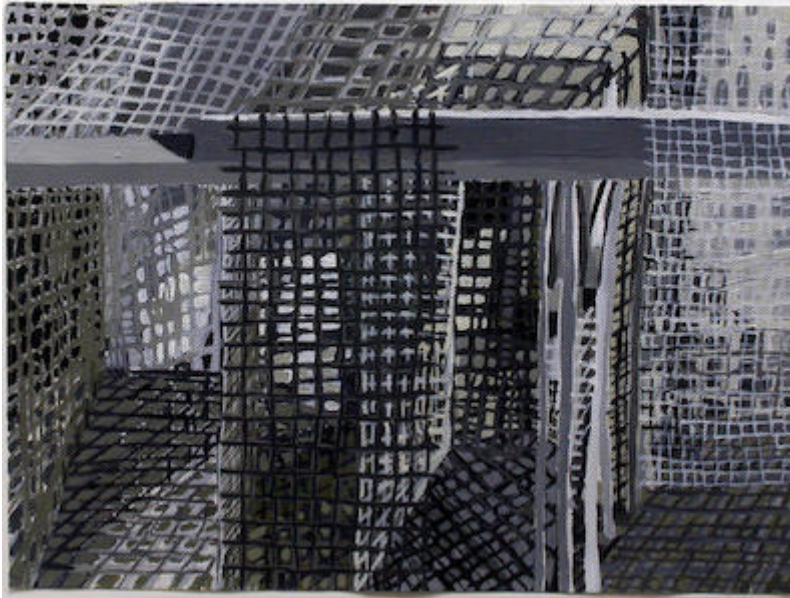

Interior Dialectics: Inclusion

Patti Gordon

Interior Dialectics: Inclusion

Dimensions: 9 x 12 3/4 in. (22.86 x 32.39 cm)

Medium: Gouache on paper

Accession #: 19820919

Artwork Type: Paintings

Department: Alumni Collection