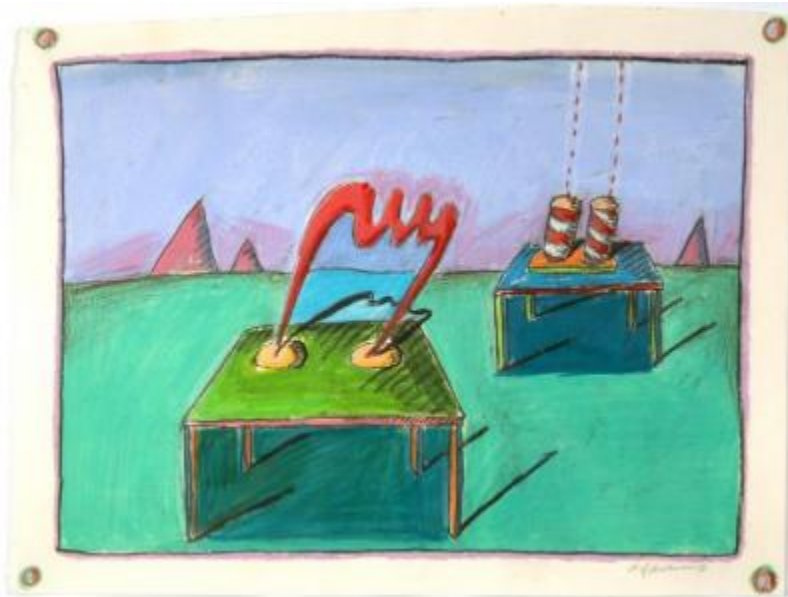

**Enid Blechman**

***Untitled* , 1981**

Artwork Type: Paintings

Medium: Gouache and color pencil on paper

Dimensions: Composition: 8 3/4" x 12" ; Sheet: 10" x 13 1/4"

Accession #: 19810822

Department: Thesis Exhibition 1981