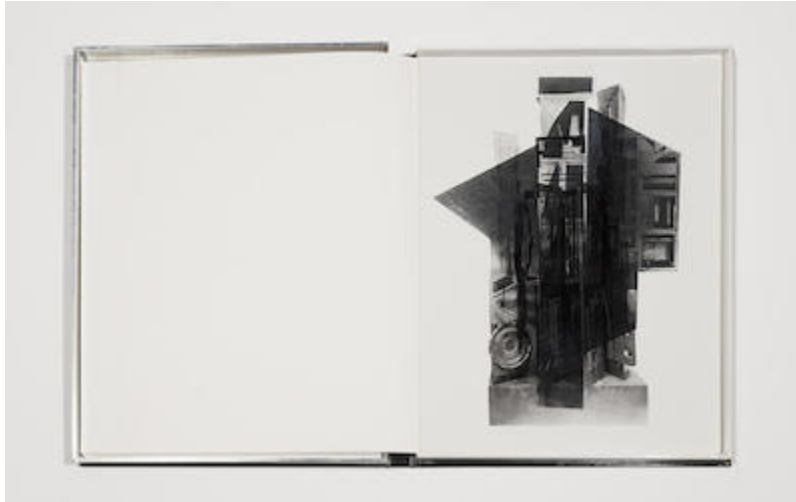

Facade

Louise Nevelson

***Facade* , 1966**

Dimensions: 23 x 17 1/2 in. (58.42 x 44.45 cm)

Medium: Screenprint on acetate and paper

Edition: 110 / 125

Accession #: 19810780I

Artwork Type: Prints