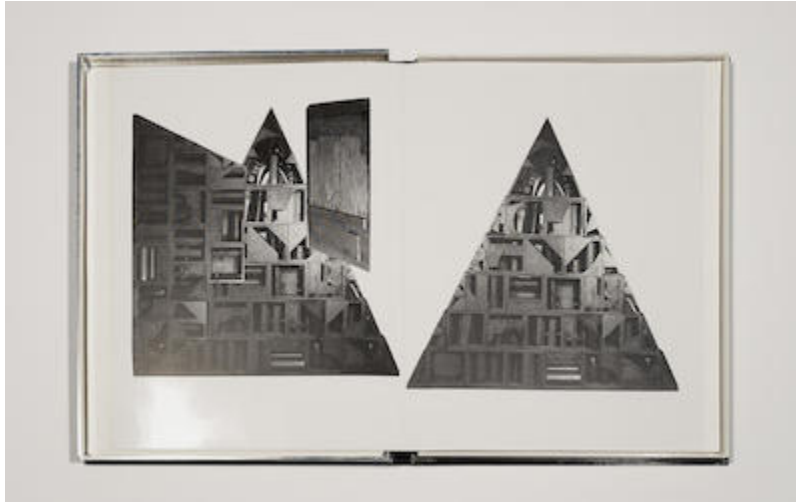

Facade

Louise Nevelson

***Facade* , 1966**

Dimensions: 23 x 17 1/2 in. (58.42 x 44.45 cm)

Medium: Screenprint on paper

Edition: 110 / 125

Accession #: 19810780F

Artwork Type: Prints