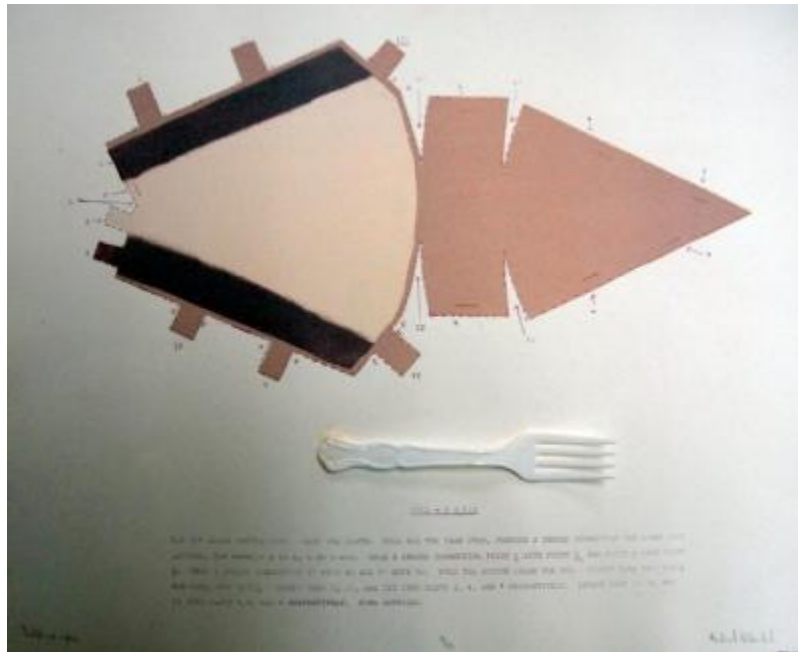

Michael Rosenthal

Fold-a-Pie (Sweet Suite Portfolio Grad Student Project) , 1979

Artwork Type: Drawings

Medium: Lithograph and mixed media on paper

Dimensions: 15 x 18 in. (38.1 x 45.72 cm)

Accession #: 19800685A