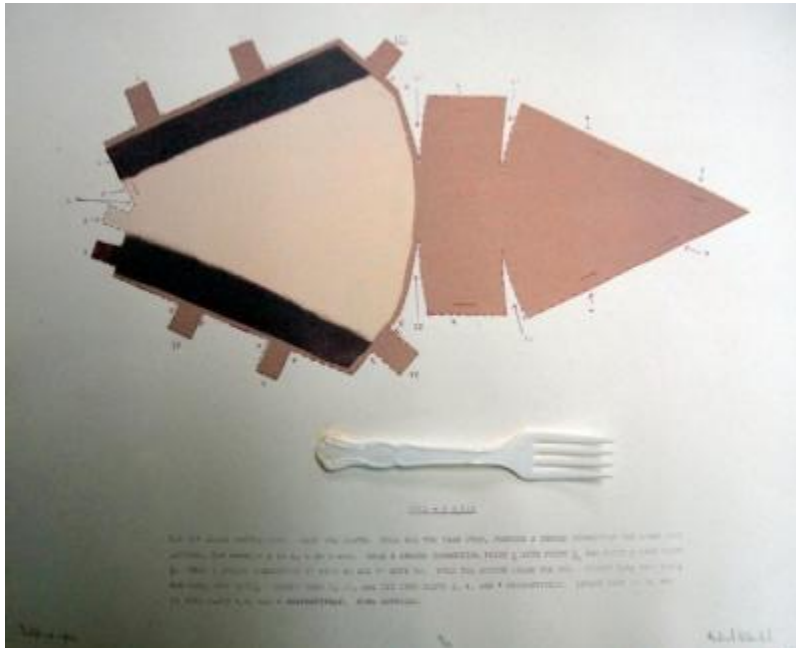

Fold-a-Pie (Sweet Suite Portfolio Grad Student Project)

IDENTIFIER
19800685A

ARTIST
Michael Rosenthal