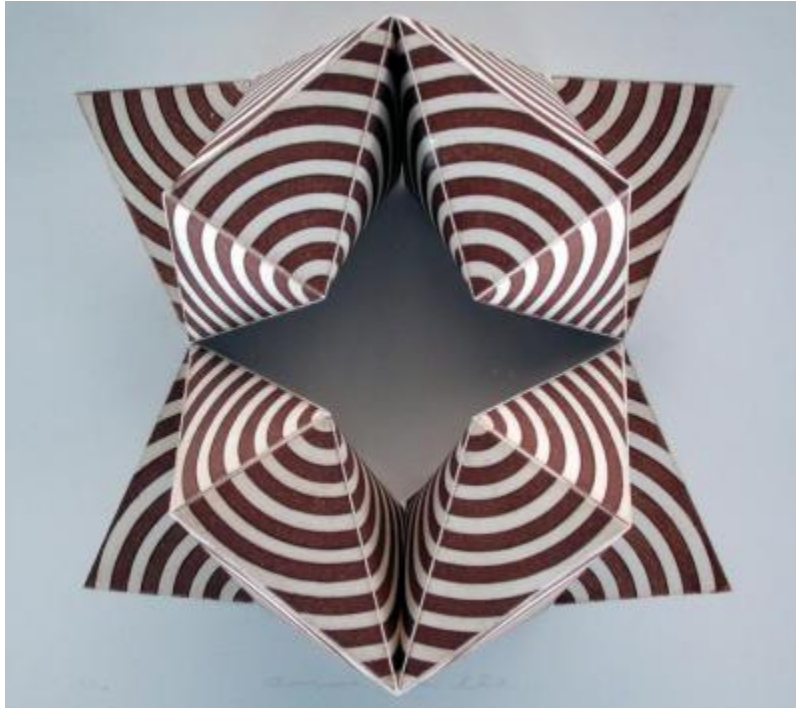

**Arbaah**

**Benigna Chilla**

***Arbaah***

**Dimensions: 16 x 16 x 5 ½ in. (41.91 x 40.64 x 13.97 cm)**

**Medium: Etching on paper**

**Accession #: 19720226**

**Artwork Type: Prints**

**Department: Alumni Collection**