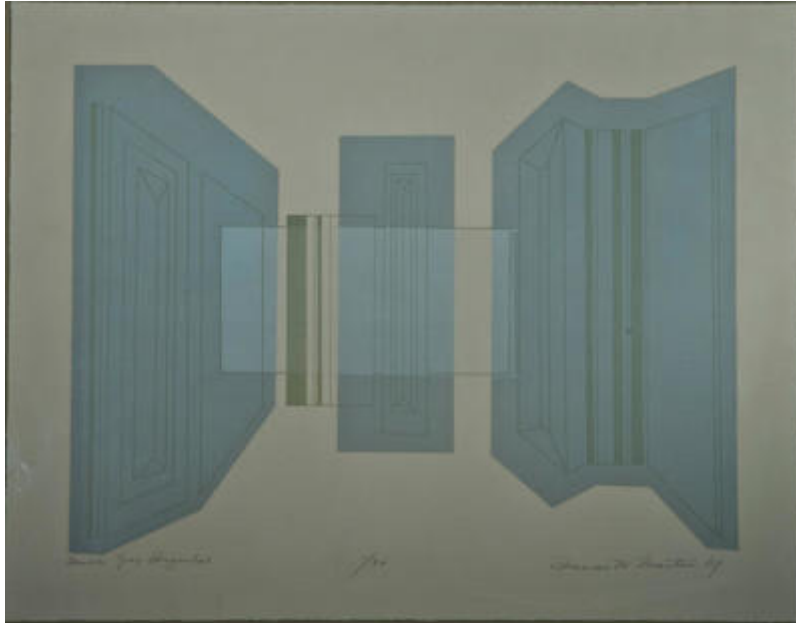

## Double-Gray Horizontal

**Frances Martin**

***Double-Gray Horizontal* , 1969**

**Dimensions: 15 x 19 ¼ in. (38.1 x 48.90 cm)**

**Medium: Lithograph on paper**

**Accession #: 19710147**

**Artwork Type: Prints**